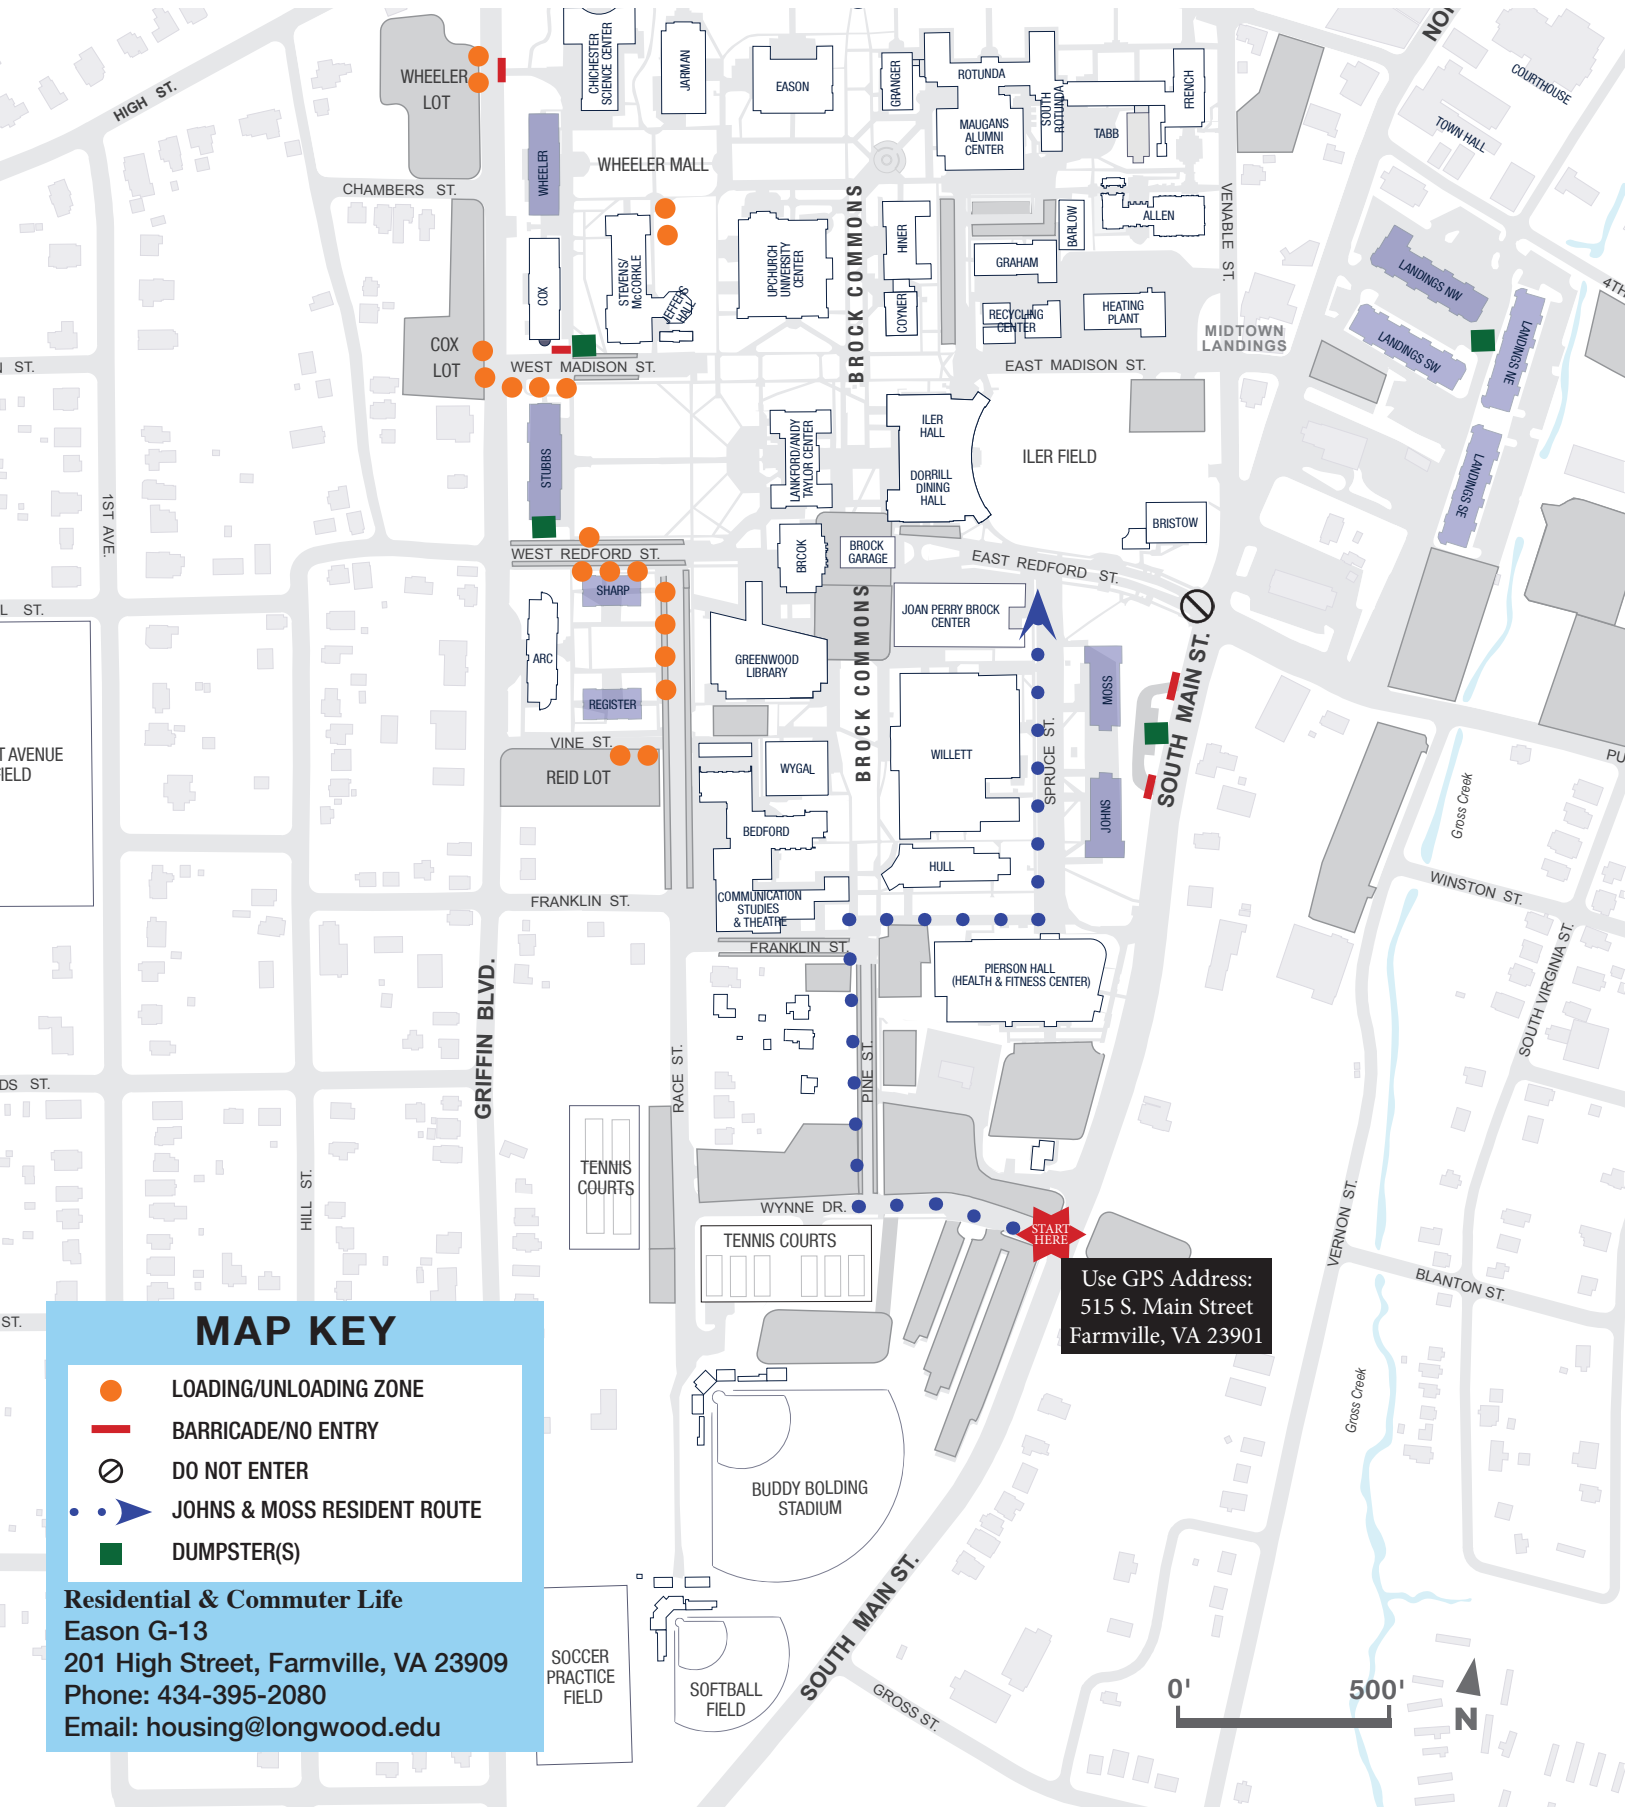

2024 Fall Semester Move-Out & 2025 Spring Semester Move-In Map

MAP KEY

- LOADING/UNLOADING ZONE
- BARRICADE/NO ENTRY
- ⊘ DO NOT ENTER
- ▶ JOHNS & MOSS RESIDENT ROUTE
- DUMPSTER(S)

Residential & Commuter Life
Eason G-13
 201 High Street, Farmville, VA 23909
 Phone: 434-395-2080
 Email: housing@longwood.edu

Use GPS Address:
 515 S. Main Street
 Farmville, VA 23901